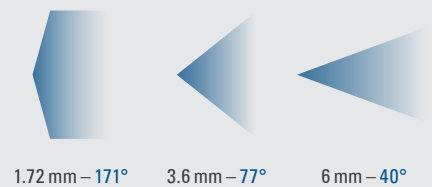

Lens Size & View Range

*The camera view range is a rough guide and could change depending on the camera specs

1352-DH-CROSS-VIEW-SYSTEM-BR-SB-013023

Copyright ©2023 Safe Fleet and its subsidiaries. All rights reserved. No part of this publication may be reproduced by any means without written permission from Safe Fleet. The information in this publication is believed to be accurate. However, Safe Fleet does not make any representation or warranty to that effect and does not assume responsibility for any consequences resulting from use of such information. Revisions or new editions of the publication may be issued (or not issued) in our discretion to incorporate such changes.

1.877.630.7366
safefleet.net

SAFE FLEET
Driving Safety Forward™