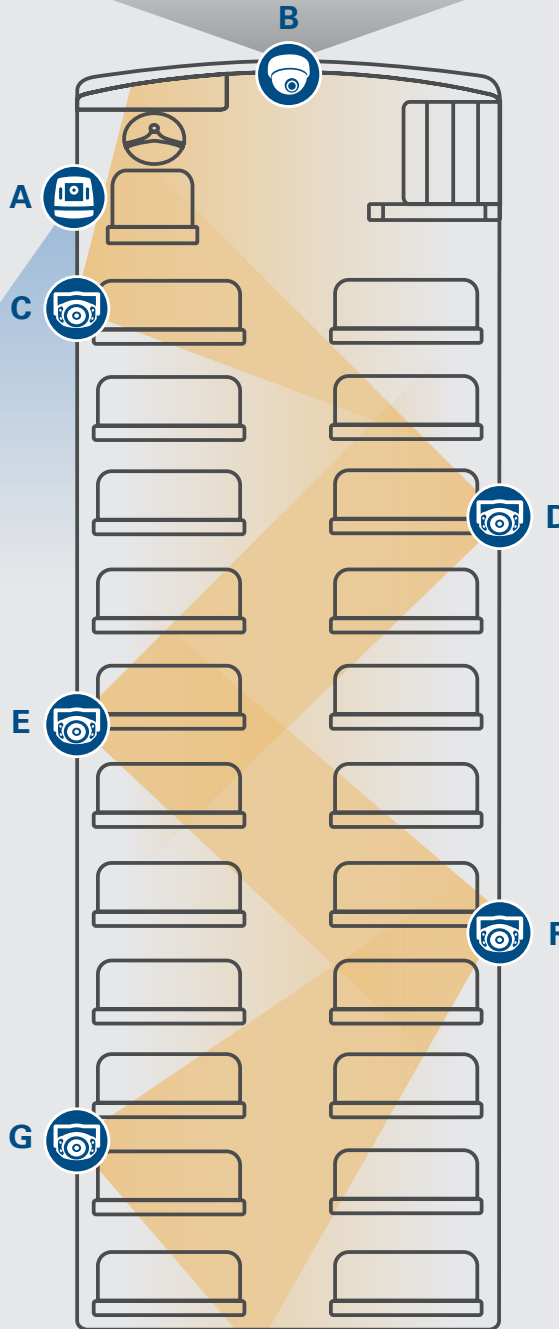

# DH Cross View System

Backwards Compatible with existing Seon Equipment and Software

Install a zig-zag/cross-view camera configuration and get the most comprehensive safety coverage on your bus.

- See every angle
- Get detailed information
- Develop accurate responses

## HD2Q HD Interior Dome Camera

- General all purpose interior camera
- 1080p progressive scan resolution
- Low-profile, vandal resistant housing
- Infrared LEDs to see in low light
- True Day/Night Operation
- Back-light compensation improves image quality in high contrast conditions
- High-fidelity audio
- Available in 2.5, 3.6 and 6.0 mm lenses

# DH Cross View System

**A**  
HD3W HD Wedge Exterior Stop Arm Camera  
6mm Front to Back View

**C**  
HD3U HD Ultra-wide Interior Camera  
1.7mm Driver/ Step Well

**E**  
HD3U HD Ultra-wide Interior Camera  
1.7mm 1/2 Way Cross View

**G**  
HD3U HD Ultra-wide Interior Camera  
1.7mm Rear Cross View

**B**  
HD20 HD Interior Dome Camera  
3.6mm Windshield

**D**  
HD3U HD Ultra-wide Interior Camera  
1.7mm 1/4 Way Cross View

**F**  
HD3U HD Ultra-wide Interior Camera  
1.7mm 3/4 Way Cross View